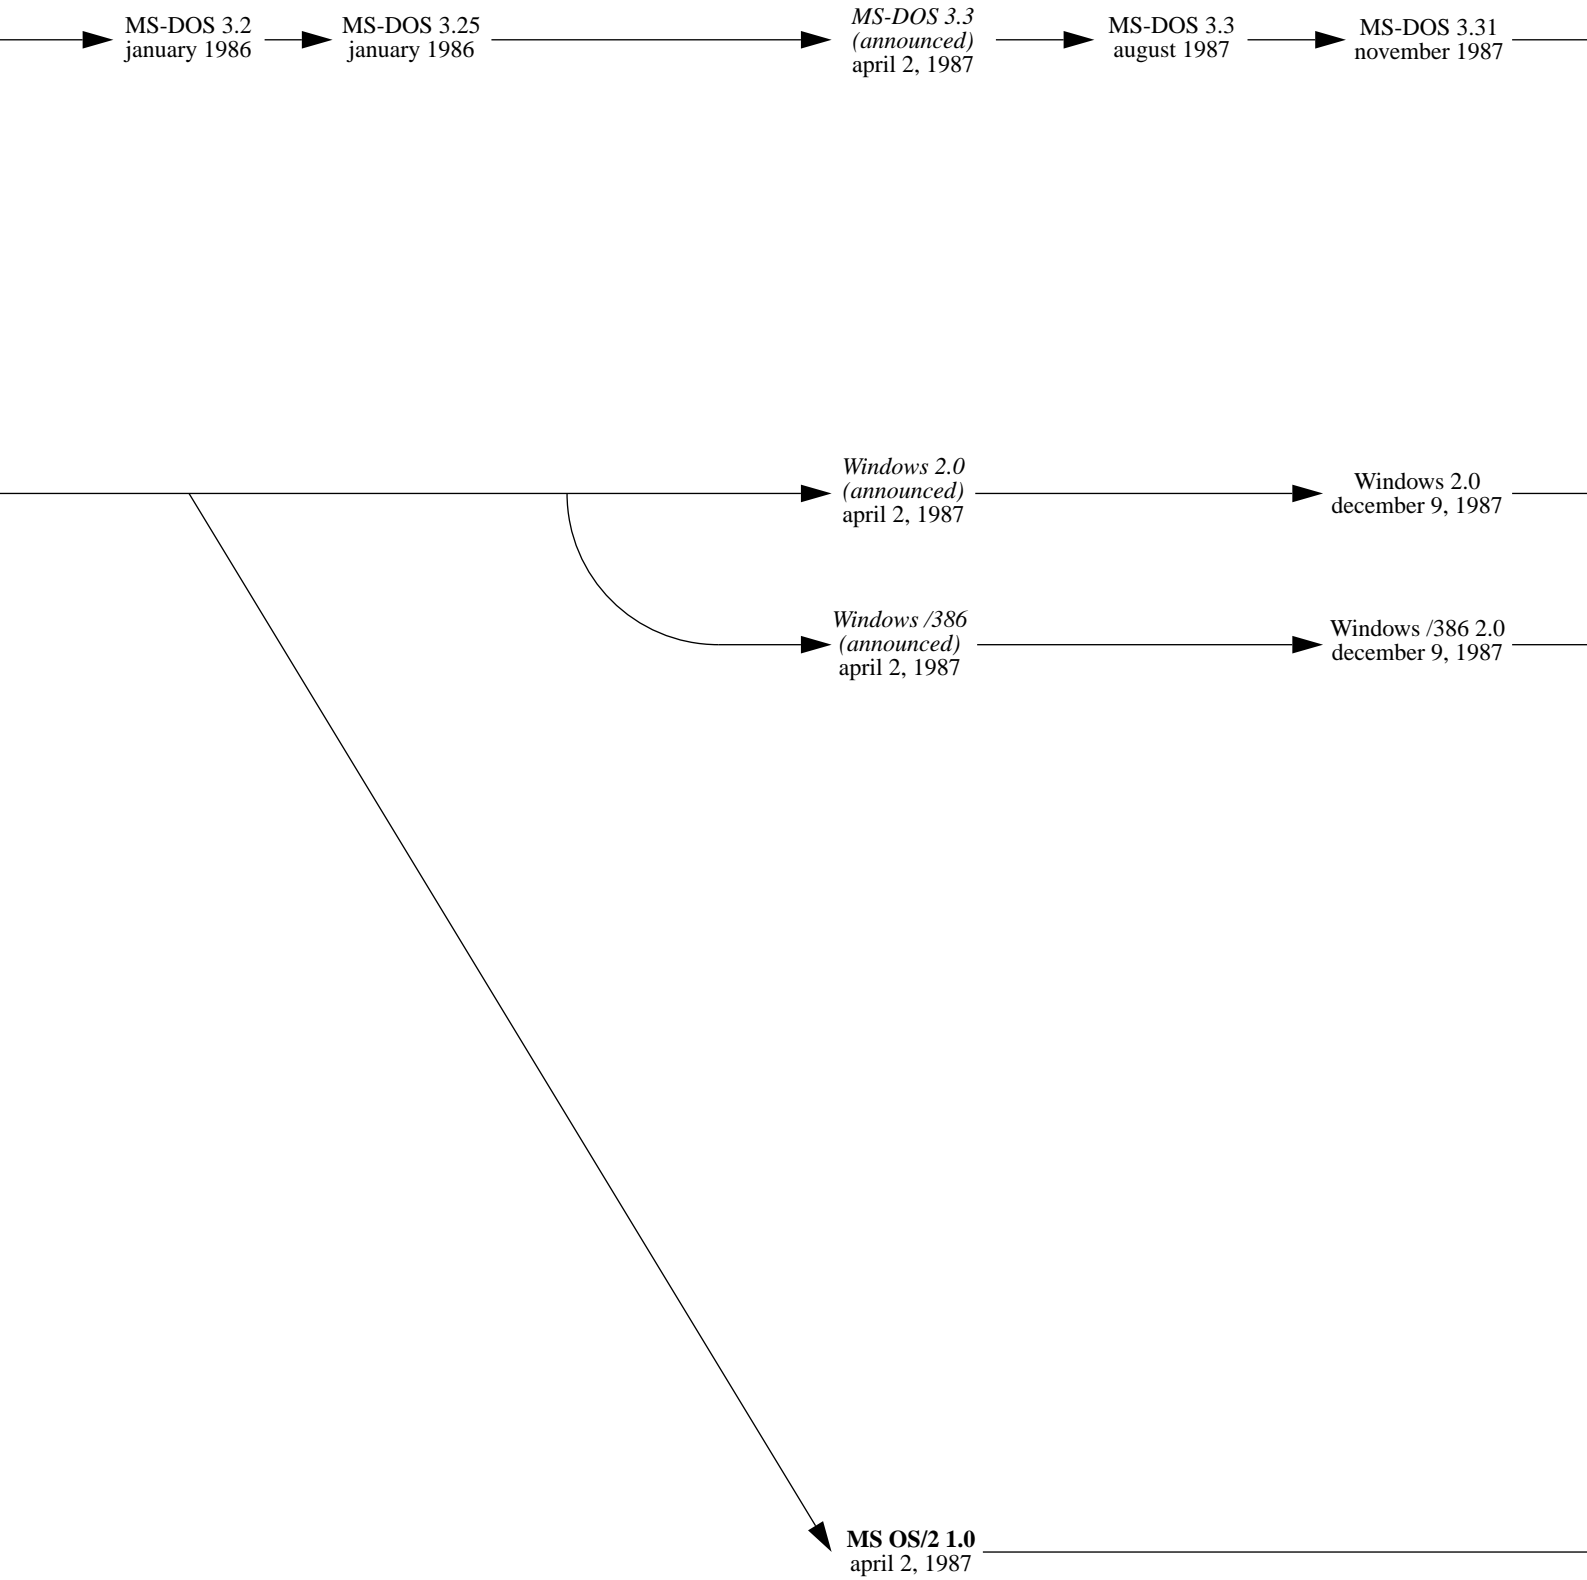

MS-DOS 1.0
august 12, 1981

MS-DOS 1.1
may 1982

MS-DOS 1.25
may 1982

MS-DOS 2.0
march 1983

Interface Manager
(development)
september 1981

Windows
(announced)
november 10, 1983

Windows 1.0
november 20, 1985

MS-DOS 4.0
july 1988

MS-DOS 4.01
november 1988

Windows /286 2.1
june 28, 1988

Windows /386 2.1
june 28, 1988

OS/2 1.1
october 31, 1988